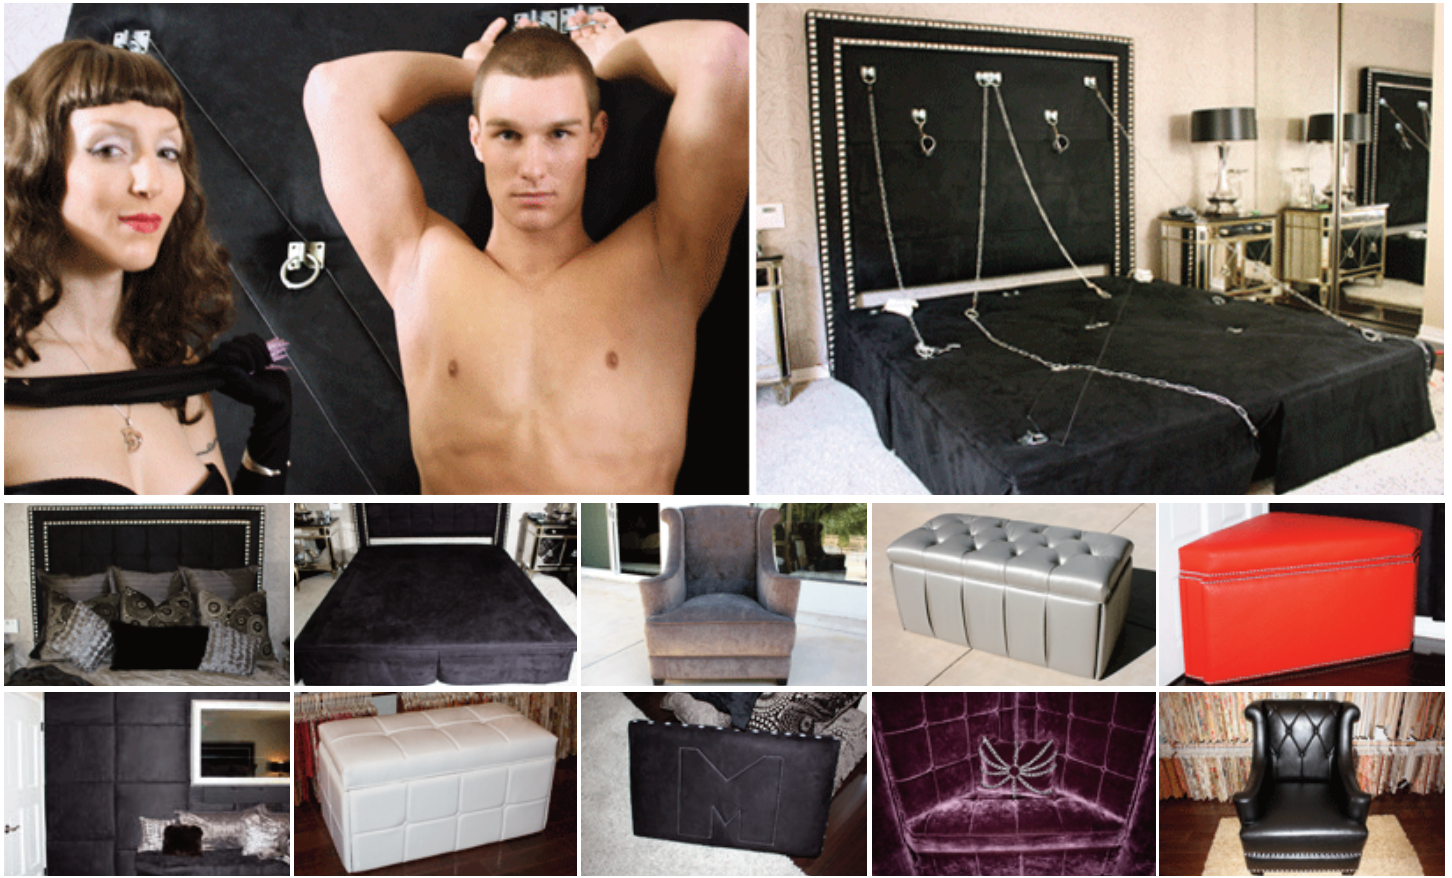

Discreet Designs Custom Furniture Pieces

Unsuspecting eyes will never know the adult playground you have hidden in your home.

Click on the headings above to explore our Royal and Pandora collections.

From stylish furnishings to sexy play pieces, all of our custom crafted pieces convert in seconds.

Prices start at \$150

Some hardware included.
See fabric choices. (Continued on next page)

Discreet Designs Custom Furniture Pieces *(continued from previous page)*

See color samples for the fabric choices below: