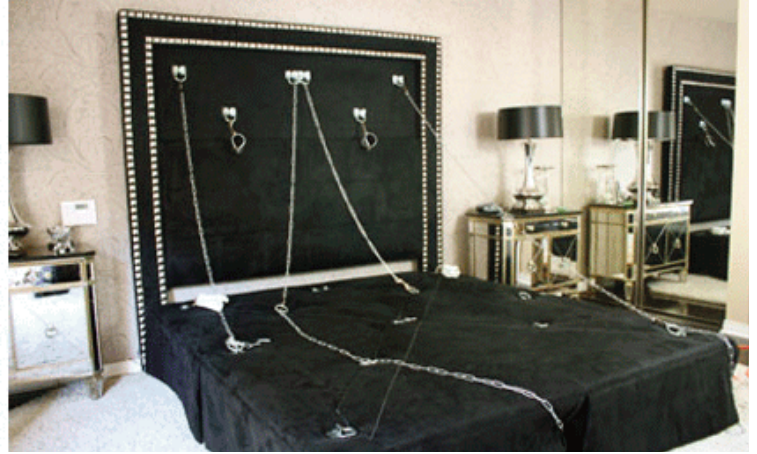

Discreet DESIGNS

Discreet Designs Custom Furniture Pieces

**Expertly crafted, custom creations for adventurous adults.
Your secret is ours.**

**Welcome to the world of *Discreet Designs*, where beauty, functionality,
and pleasure deliciously co-exist.**

Mistress Angel and Mistress Flame have created a catalogue of custom-made furniture to compliment every home and adult play space. We've responded to the needs of discerning adults who want quality and durability as well as discretion and style. Our custom crafted, room enhancing designs convert to sturdy b/d, s/m pieces in just minutes. Multiple fabric and hardware choices are available. Additional custom creations and installations are also available. For more information please contact us.